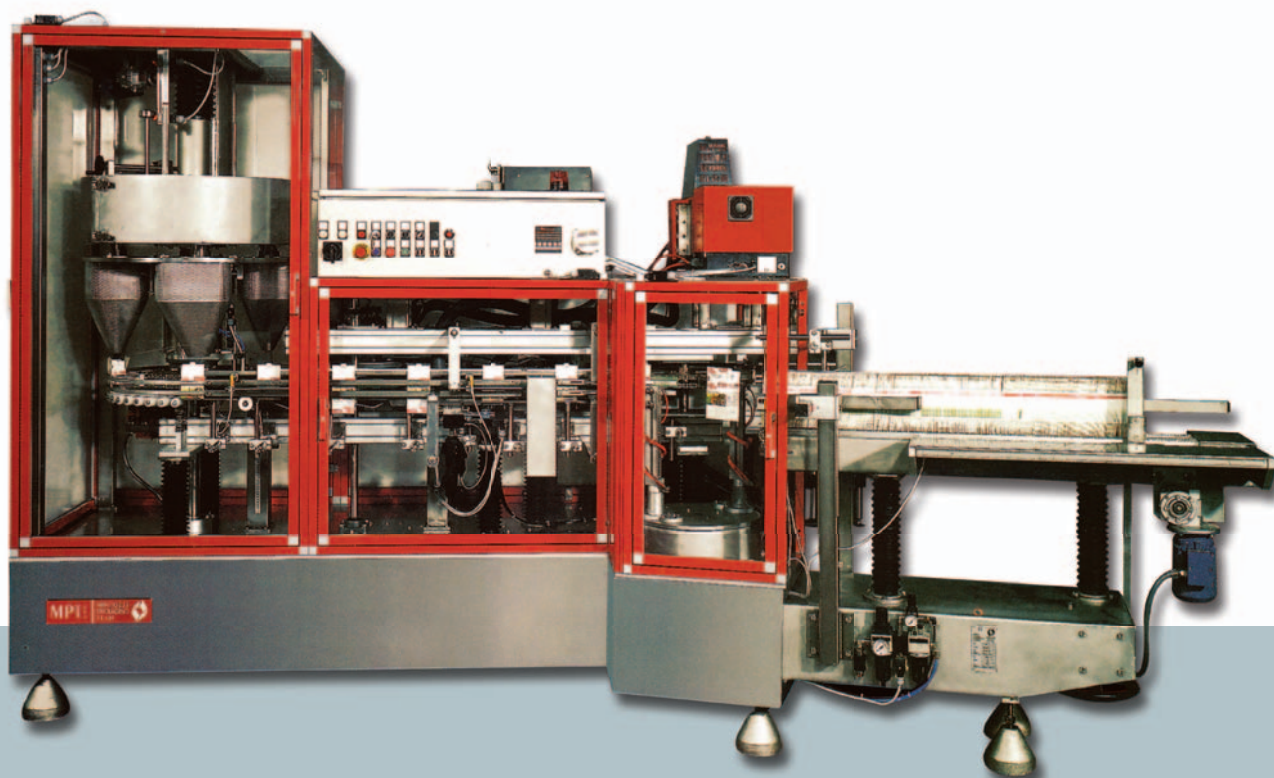

packaging division

MPT

 **CURTI**

CURTI COSTRUZIONI MECCANICHE S.p.A.

1001

l'efficacia della semplicità

VERTICAL CARTONING MACHINE MODEL 1001

- rotary carton feeding system with 2 arms
- quick size changeover without tools
- very limited maintenance
- supreme hygiene standards
- product feeding: volumetric doser, auger doser, weighers
- closure: hot melt, cold glue
- 4 dosing cups
- clockwise motion (option: anti-clockwise)
- products: detergent powder, short pasta, sweets, sugar, salt, dried fruit, dried vegetable, rice, flour, pet food, seeds, spare parts